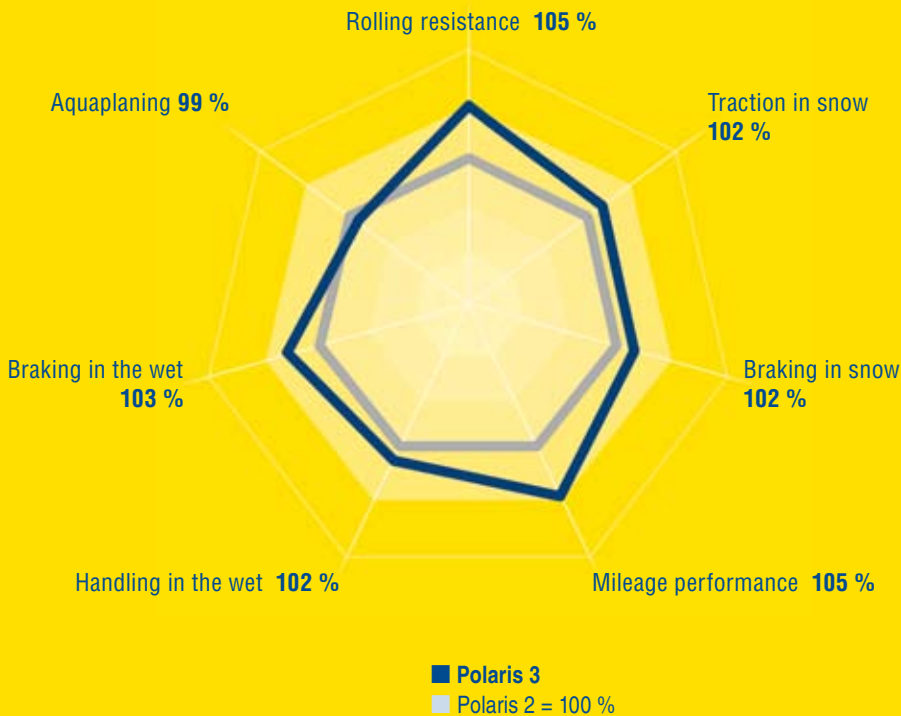

Effect

- Reduction in tension within the tread

Benefit

- Low rolling resistance, resulting in reduced fuel consumption

Braking in snow

Feature

- „Snow catcher“ along the longitudinal grooves

Effect

- Good grip in snow, snow catcher stops the snow from slipping through the groove

Benefit

- Optimised setting-off and braking in snow

Mileage Performance

Feature

- Sipes of different depths at an angle to the lug edge (lateral to snow)

Effect

- Optimised distribution of stiffness within a lug element

Benefit

- Low wear means high mileage performance

Performance comparison

Series	Size	Speed Index	
80	135/80 R 13	T	
	145/80 R 13	T	
	155/80 R 13	T	
	165/80 R 13	T	
	165/80 R 14	T	
70	175/80 R 14	T	
	145/70 R 13	T	
	155/70 R 13	T	
	165/70 R 13	T	
	165/70 R 13	T XL	
	175/70 R 13	T	
	165/70 R 14	T	
	175/70 R 14	T	
	185/70 R 14	T	
	65	155/65 R 13	T
175/65 R 13		T	
155/65 R 14		T	
165/65 R 14		T	
175/65 R 14		T	
175/65 R 14		T XL	
195/65 R 14		T	
175/65 R 15		T	
185/65 R 15		T	
195/65 R 15		T	
195/65 R 15		T XL	
195/65 R 15		H	
205/65 R 15		T	
205/65 R 15	H		
215/65 R 15	H		
60	185/60 R 14	T	
	185/60 R 15	T	
	185/60 R 15	T XL	
	195/60 R 15	T	
	195/60 R 15	H	
	205/60 R 15	T	
	205/60 R 15	H	
	205/60 R 16	H	
	205/60 R 16	H XL	
	215/60 R 16	H XL	
	225/60 R 16	H XL	
	235/60 R 16	H	
	55	185/55 R 14	T
		185/55 R 15	T
195/55 R 15		H	
195/55 R 16		H	
205/55 R 16		T	
205/55 R 16		H	
205/55 R 16		H XL	
205/55 R 16		V XL	
215/55 R 16		H	
215/55 R 16		H XL	
225/55 R 16		H	
225/55 R 16		H XL	
225/55 R 17		V XL	
50	195/50 R 15	T	
	195/50 R 15	H	
	205/50 R 16	H	
	205/50 R 17	H XL	
	225/50 R 17	H XL	
45	225/45 R 17	H	
	225/45 R 17	V XL	
SUV	225/75 R 16	T	
	205/70 R 15	T	
	215/70 R 16	T	
	225/70 R 16	T	
	235/70 R 16	T	
	245/70 R 16	T	
	215/65 R 16	H	
	225/65 R 17	H	
	235/65 R 17	H XL	
	235/60 R 18	H XL	
255/55 R 18	H XL		